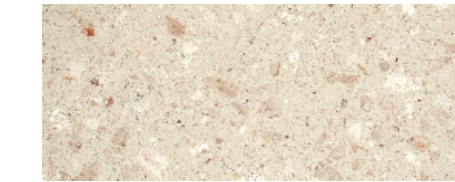

RIVER FINISH

COMPOSITE MARBLE 3025x1225MM