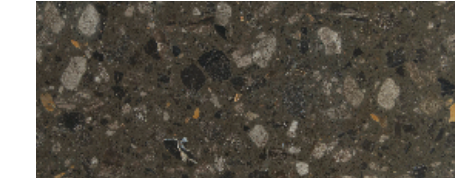

COMPOSITE MARBLE 3025x1225MM

■ MAGNUM SERIES

EMPERADOR BROWN