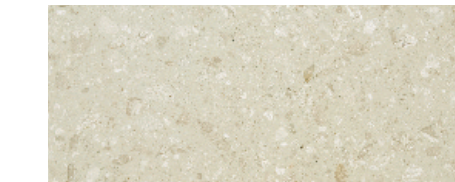

PERLATO ROYAL