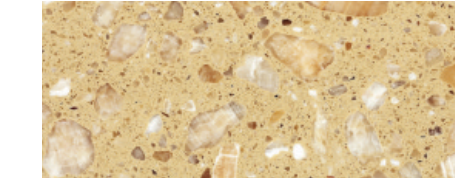

■ VICTORIAN SERIES

ONYX