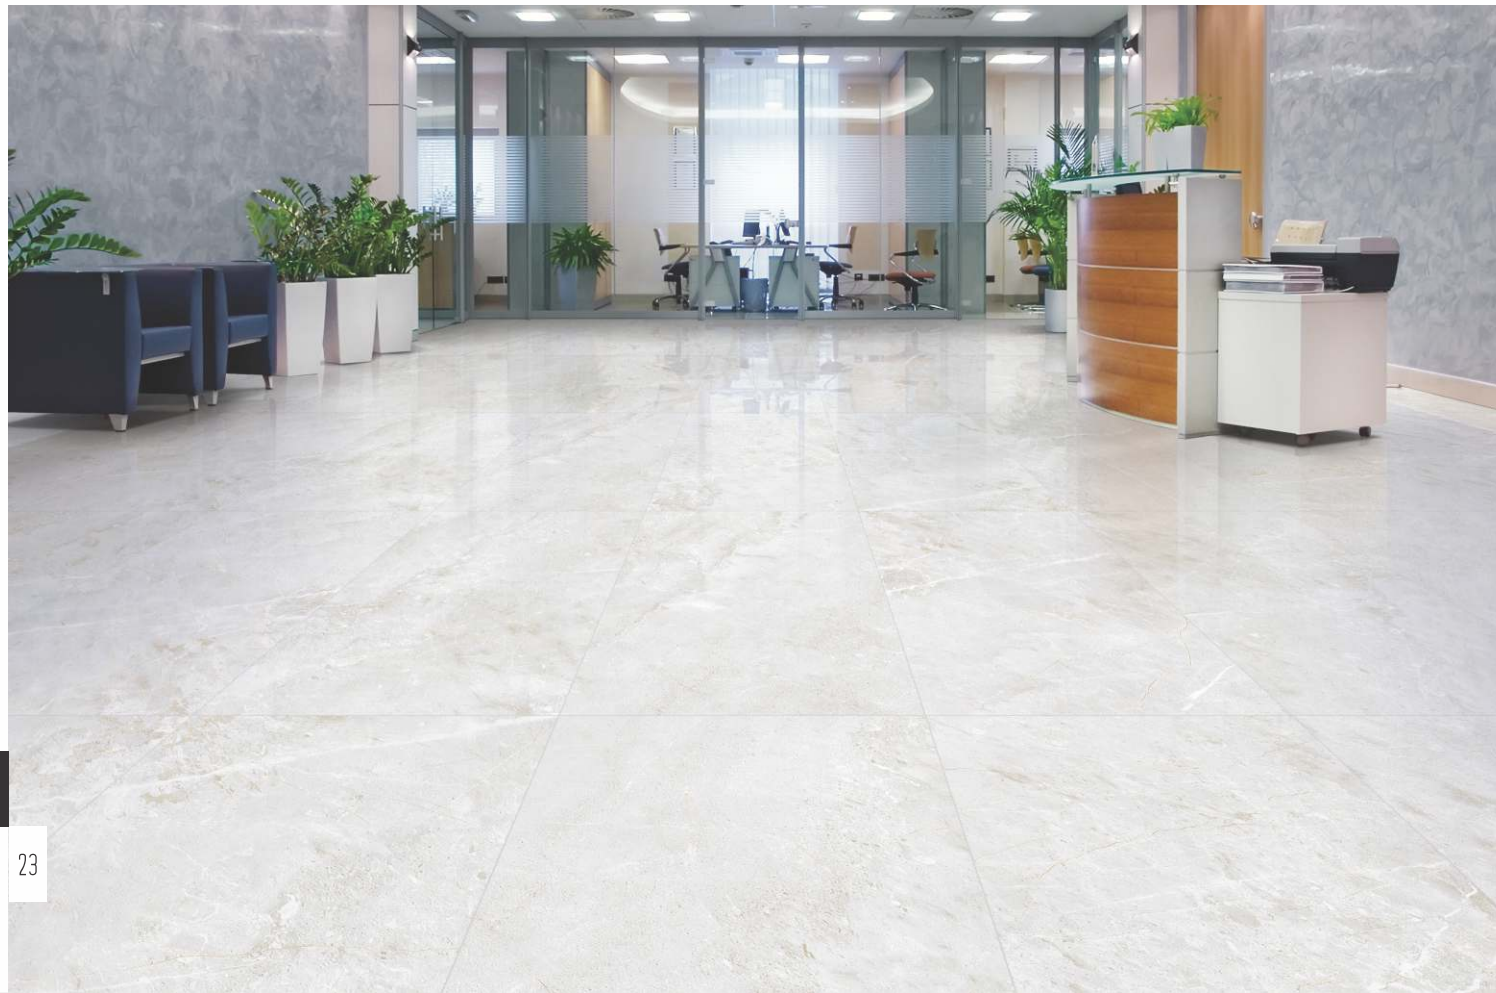

high strength

maintenance free

eco friendly

random designs

< 0.08% water absorption

Chemical resistant

GLOSSY | FINISH

ROYAL PASTEL CREMA