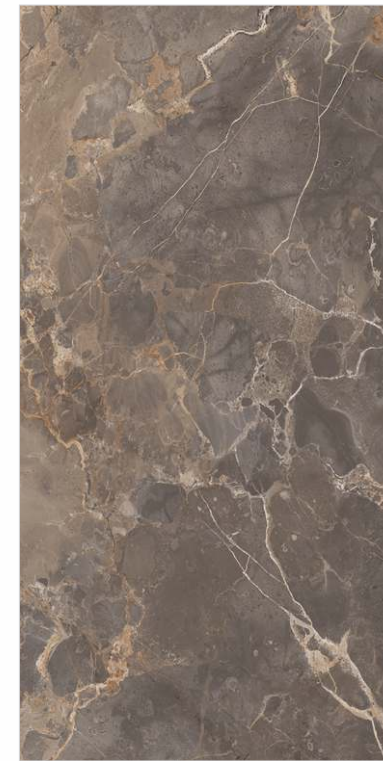

ROYAL ANTICA NERO